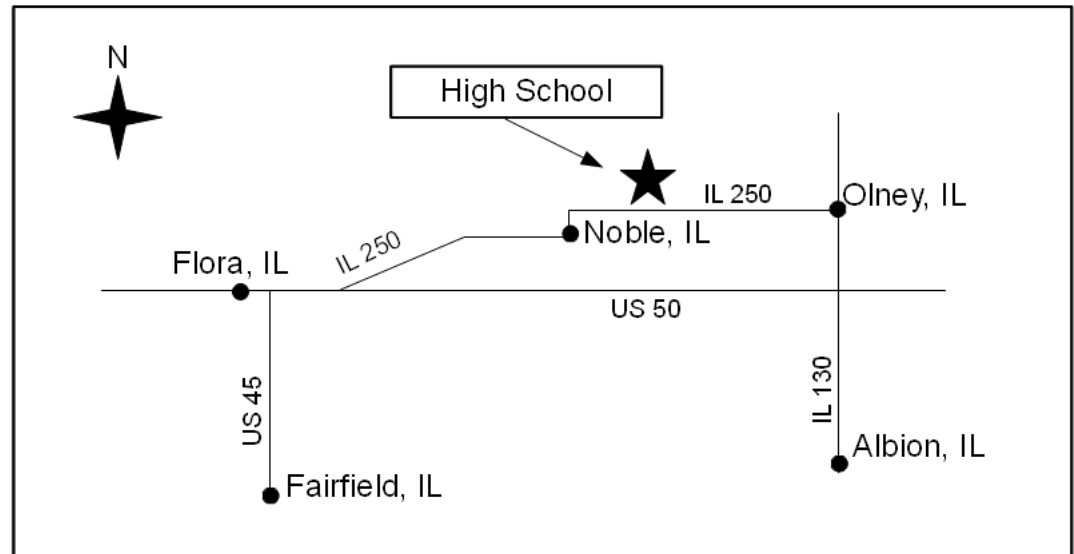

5th Annual

April Fools Fest

2015

Talk-In: 146.760- PL 94.8 (Noble 2m Repeater)

Admission $4 12-under Free

Saturday April 4th

Former West Richland High School

320 E North Ave.

Noble, IL 62868

8am-Noon

Ham Radio Flea Market and Convention

Grand Prize Kenwood TM-V71a

Tailgating, Hourly Radio Prizes, BBQ

Pulled Pork, Indoor Tables $5 ea.

Directions:

From Flora, take US Highway 50 East 12 miles to IL Highway 250. Turn Northeast on IL 250 and follow this highway through Noble. The Hamfest will be on your left on the east edge of Noble.

From Olney, Take IL Highway 250 West 8 miles to Noble. The hamfest will be on your right.

Featured Vendor

Amateur Accessories

Contact W.H.E.R.E.
Amateur Radio Club:

207 S. Washington St.
Geff, IL 62842
618-919-0536

wherarc@gmail.com
www.whereradio.webs.com

Call for information regarding VE Testing